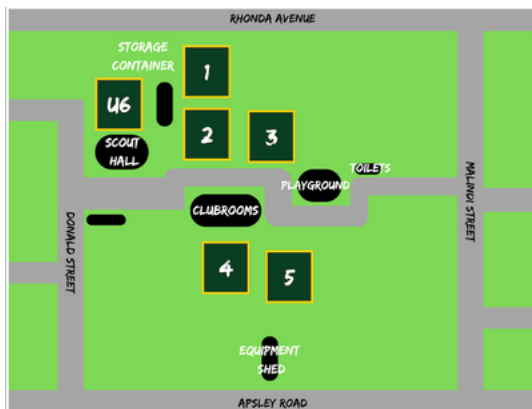

DISTRICT DIAMOND MAPS

2024-25

KARDINYA RED SOX

Morris Buzacott Reserve
51 Williamson Rd, Kardinya WA 6163

WILLETTON WILDCATS

Willetton Reserve
Donald St, Willetton WA 6155

YANGEBUP KNIGHTS

Aubin Grove Reserve,
Camden Boulevard, Aubin Grove.

CANNING COUGARS

Centenary Park,
Centenary Ave, Wilson WA 6107
Enter via Centenary Ave

MELVILLE MARINERS

Marmion Reserve
440 Marmion St, Myaree WA 6154